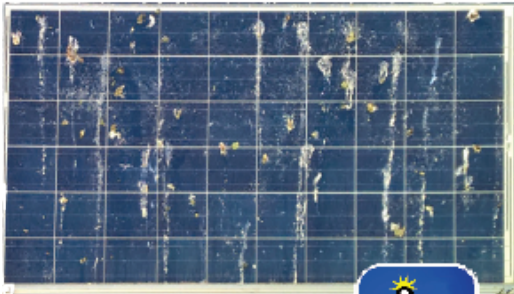

A new era of SolarVu is here! Sign up for early access

Tired of checking your panels to see if snow is covering them. These long winters can be harsh on your PV site. Want to make sure the snow from your panels has been removed properly? **SnoCam** is there to help you!

SnoCam is not just helpful in winter season, but other seasons as well. Contact Cachelan for more inquires or email us at contactus@cachelan.com

Bird droppings, dirt

Live SnoCam

Snow Cover

Date: Feb-13 2016 Sat 12:04 PM
 Daily Energy: 96.0 kWh, Revenue: \$69
 Daily Irradiation: 5.703 kWh/m², 5.9 PSH
 Panel Irradiance: 1115 W/m² @ 12:01 PM
 Panel Module Temperature: -25°C / -12°C

◀ Prev Day 24 Hour Next Day ▶

Weather Damage

Install a SnoCam[™] - Pictures Tell the Story

- ✓ Live site photos, 1-4 cameras
- ✓ Lifetime daily photo storage
- ✓ View photos by day or full month
- ✓ 2 weeks of 24/7 video for live events
- ✓ Check how weather is impacting output
- ✓ Site conditions shown at time of photo